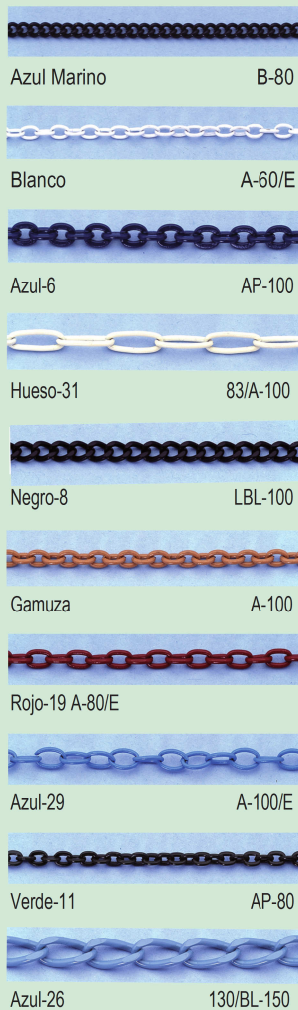

pedidos MÍNIMO 100 UNIDADES