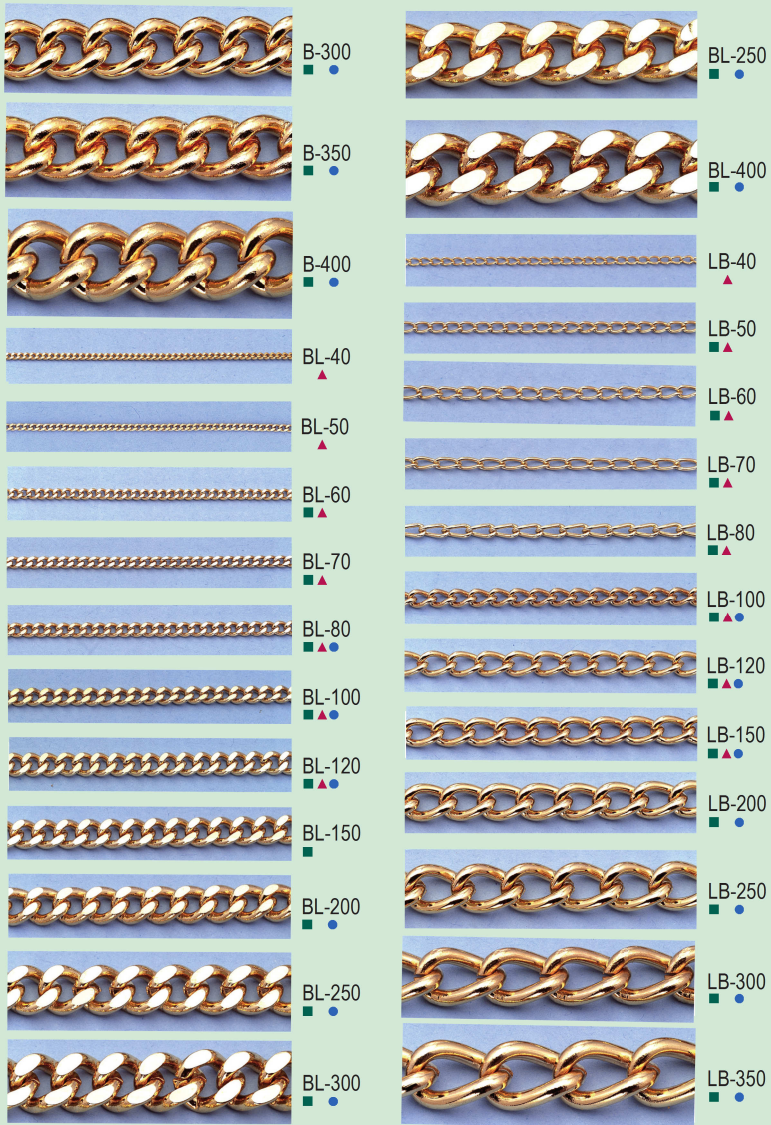

Our chains can be supplied by the meter or as finished necklets at different lengths and the following finishings: BRUTTO (raw), BRIGHTENED, PLATED (Flashed) with SILVER, COPPER, ANTIC COPPER, BRONZE, WHITE BRONZE BLUING, BLACK BLUING and REAL STERLING SILVER.

CADENAS GARDES, S.A., at your service.

■ METAL ▲ SOLDADAS ● ALUMINIO

3

■ METAL ▲ SOLDADAS ● ALUMINIO

4

■ METAL ▲ SOLDADAS ● ALUMINIO

■ METAL ▲ SOLDADAS ● ALUMINIO

LL-250
■ ▲ ●

LL-300
■ ●

LL-500
●

LBP-150
■

LBP-150/L
■

LBP-200
■

LBP-200/L
■

90/B-100
■

90/BL-100
■

210-C
212-C
214-C
216-C
218-C
220-C
222-C
224-C
226-C
228-C
230-C
232-C
234-C
236-C
238-C
240-C
242-C

244-C
246-C
248-C
250-C
252-C
254-C
256-C
258-C
259-C
259-C/1
259-C/2
259-C/3
259-C/4
260-C/3-B
260-C/3-A
260-C/4-B
260-C/4-A