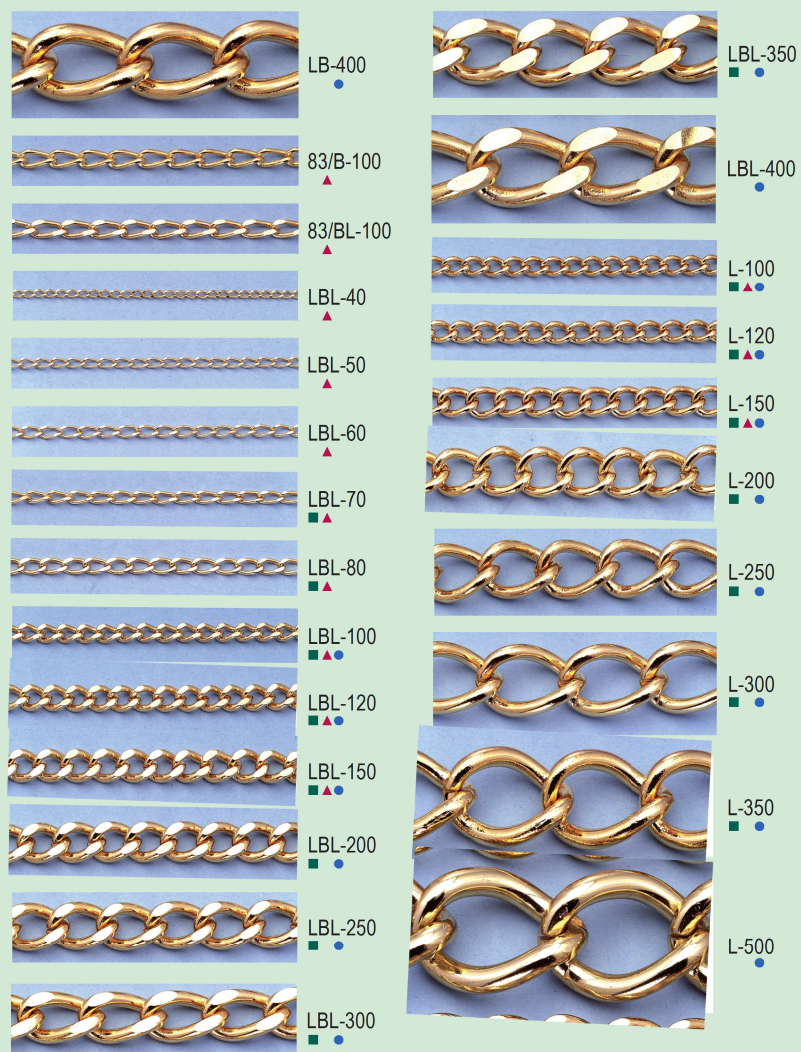

Our chains can be supplied by the meter or as finished necklets at different lengths and the following finishings: BRUTTO (raw), BRIGHTENED, PLATED (Flashed) with SILVER, COPPER, ANTIC COPPER, BRONZE, WHITE BRONZE BLUING, BLACK BLUING and REAL STERLING SILVER.

CADENAS GARDES, S.A., at your service.

■ METAL ▲ SOLDADAS ● ALUMINIO

3

■ METAL ▲ SOLDADAS ● ALUMINIO

4

■ METAL ▲ SOLDADAS ● ALUMINIO

■ METAL ▲ SOLDADAS ● ALUMINIO

LL-250
■ ▲ ●

LL-300
■ ●

LL-500
●

LBP-150
■

LBP-150/L
■

LBP-200
■

LBP-200/L
■

90/B-100
■

90/BL-100
■

17-M Z (18 mm)

23-M Z (26 mm)

12-ML (12 mm)

15-ML (15 mm)

22-ML (28 mm)